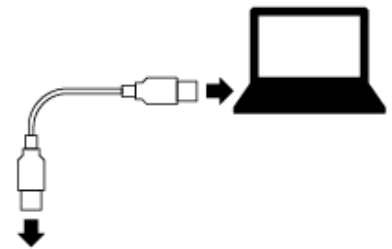

3 adjustable angles

With 5 high speed fans with low current to protect computer

Compatible for 9-17" computer

Technical information

Fan speed: 1000~1200RPM+/-10%

Dimension:410*290*25mm

Fan size :140*140**15mm

Detachable anti-slip plate

1. Both sides of the plate can be used .one side is for thick computer, the other side is for thin laptop.

Do you still need an advice after reading this guide?

First read "Frequently Asked Questions" at www.evolveo.com or contact the EVOLVEO technical support.