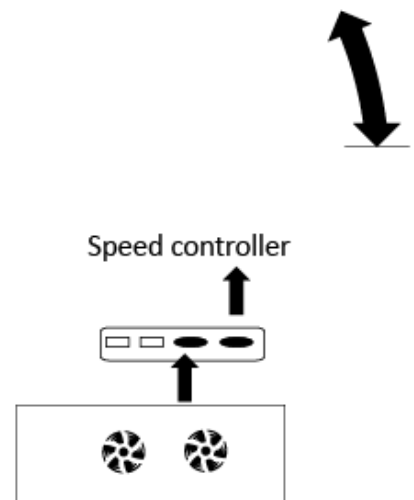

3 adjustable angles

With 5 high speed fans with low current to protect computer

Compatible for 9-17" computer

Technical information

Fan speed: 1000~1200RPM+/-10%

Dimension:410*290*25mm

Fan size :140*140**15mm

Detachable anti-slip plate

1. Both sides of the plate can be used .one side is for thick computer, the other side is for thin laptop.

Do you still need an advice after reading this guide?

First read "Frequently Asked Questions" at www.evolveo.com or contact the EVOLVEO technical support.