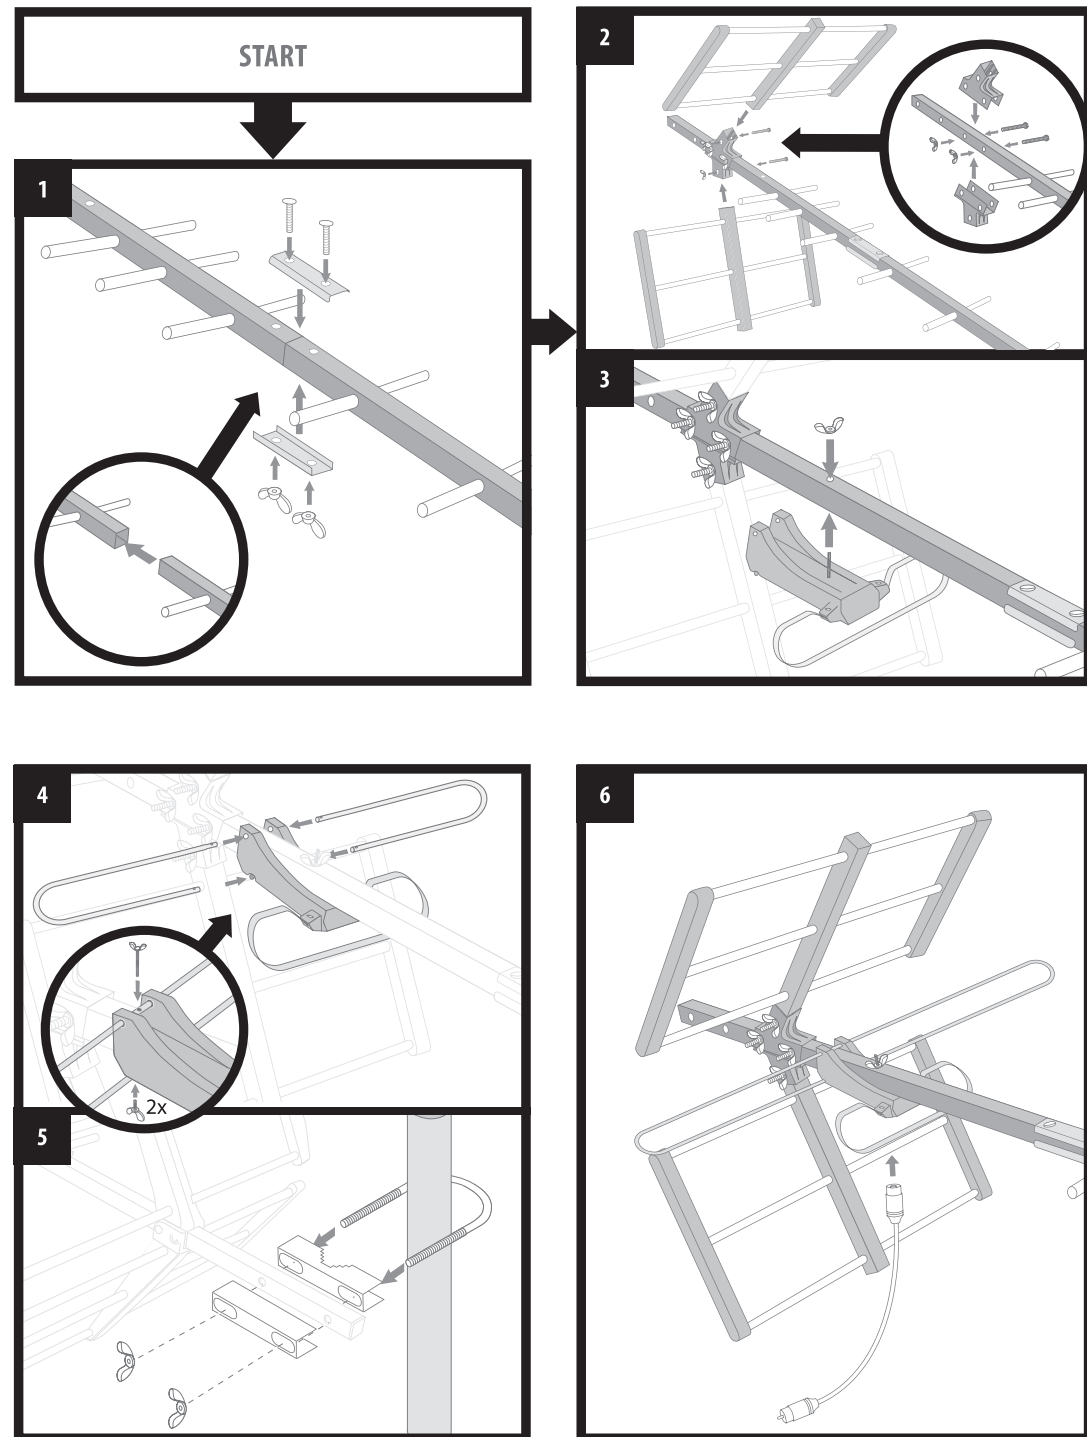

EVOLVEO® Flexi 1

Outdoor TV Antenna
Model: tdeflexi1

The EVOLVEO Flexi 1 antenna is for those who are not sure of signal quality. First, it is possible to buy an antenna in a passive variation, if you find that the signal is not sufficient, you can buy the EVOLVEO Amp 1 adapter, which will amplify the signal to a sufficient level.

Features

Receives HD and digital TV signals, local VHF and UHF signals
Reflector Panels provide excellent resistance to interference
F-type connection makes signal transmission more effective
Durable elements are rustproof and water resistant

Technical Specifications

Gain: 16 dB (passive)
36 dB (active with EVOLVEO AMP 1 amplifier)

Frequency: VHF 174-230MHz
UHF 470-700MHz

Polarization: horizontal

Impedance: 75Ω

Connector: F type

Disposal: The symbol of crossed out container on the product, in the literature or on the wrapping means that in the European Union all the electric and electronic products, batteries and accumulators must be placed into the separate salvage after finishing their lifetime. Do not throw these products into the unsorted municipal waste

DECLARATION OF CONFORMITY
Hereby, the company Abacus Electric, s.r.o. declares that the EVOLVEO Flexi 1 is in compliance with the requirements of the standards and regulations, relevant for the given type of device.

Find the complete text of Declaration of Conformity at <http://ftp.evolveo.com/ce/>

Dovozce / Výrobce - Dovožca / Výrobca
Importer / Manufacturer - Importör / Gyártó:
Abacus Electric, s.r.o.
Planá 2, 370 01, Czech Republic

Made in China

Copyright © Abacus Electric, s.r.o.
www.evolveo.com

All rights reserved.
Design and specification may be changed without prior notice.

EN