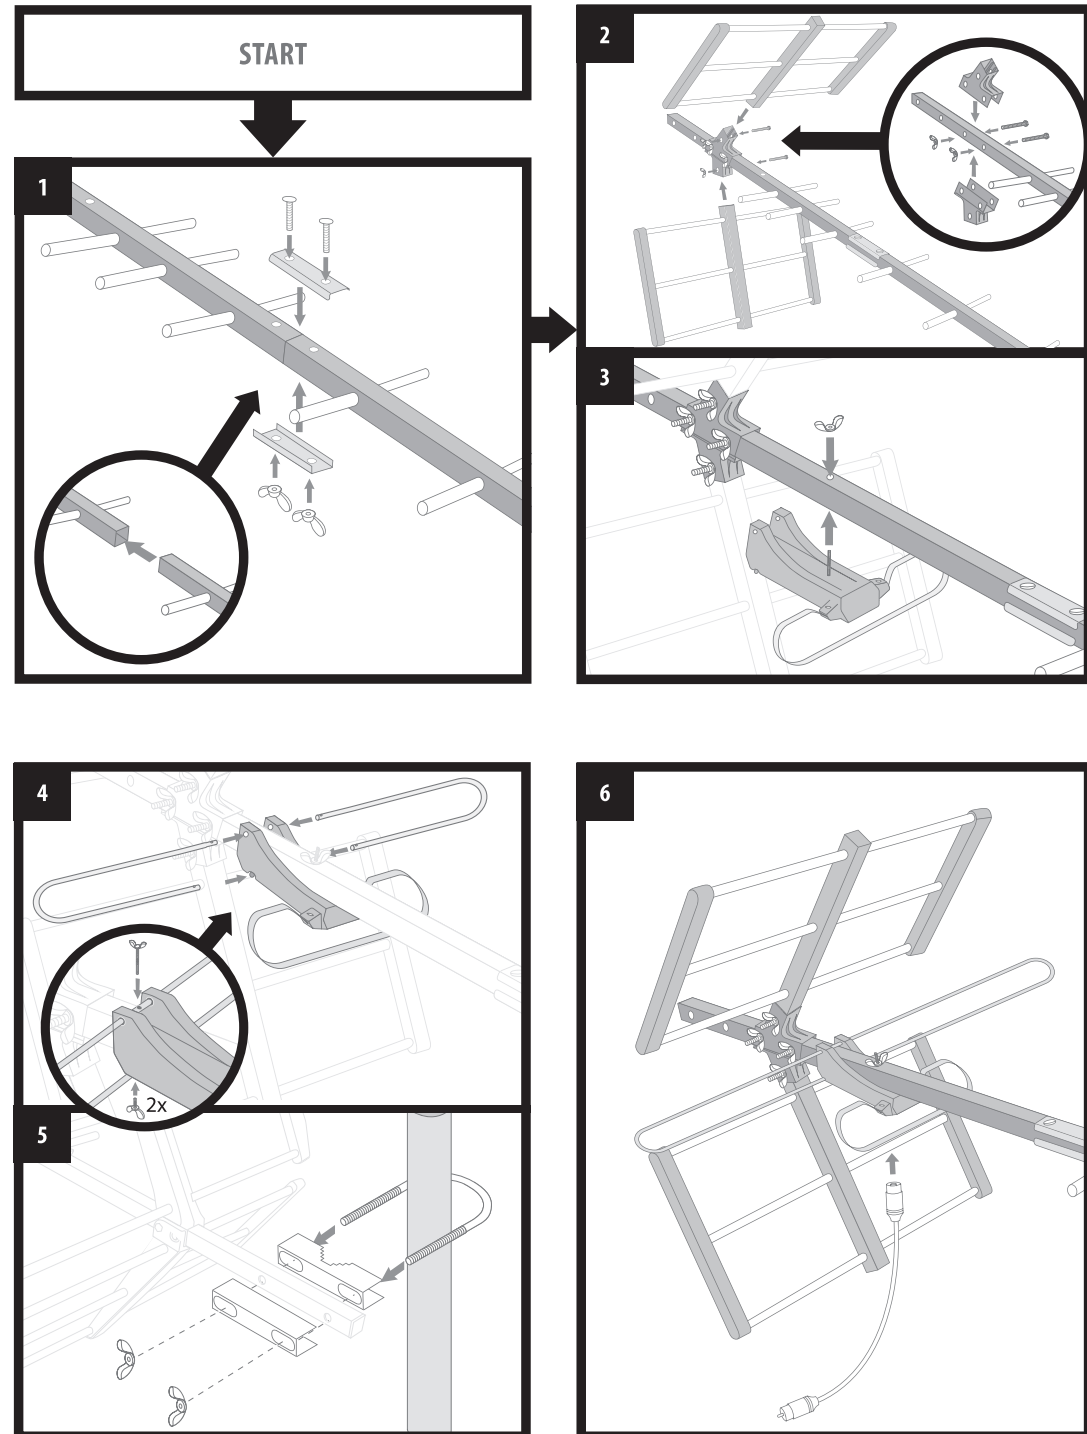

Technical Specifications

Gain: 16 dB (passive)
36 dB (active with EVOLVEO AMP 1 amplifier)
Frequency: VHF 174-230MHz
UHF 470-790MHz

Polarization: horizontal
Impedance: 75Ω
Connector: F type

Disposal: The symbol of crossed out container on the product, in the literature or on the wrapping means that in the European Union all the electric and electronic products, batteries and accumulators must be placed into the separate salvage after finishing their lifetime. Do not throw these products into the unsorted municipal waste

DECLARATION OF CONFORMITY
Hereby, the company Abacus Electric, s.r.o. declares that the EVOLVEO Flexi 1 is in compliance with the requirements of the standards and regulations, relevant for the given type of device.

Find the complete text of Declaration of Conformity at <ftp://ftp.evolveo.com/ce>

Dovozce / Dovožca / Importer / Importör
Abacus Electric, s.r.o.
Planá 2, 370 01, Czech Republic

Výrobce / Vyrobcá / Manufacturer / Gyártó
Naxya Limited
o.5, 17/F, Strand 50, 50 Bonham Strand, Sheung Wan, Hong Kong
Made in China

Copyright © Abacus Electric, s.r.o.
www.evolveo.com

All rights reserved.
Design and specification may be changed without prior notice.